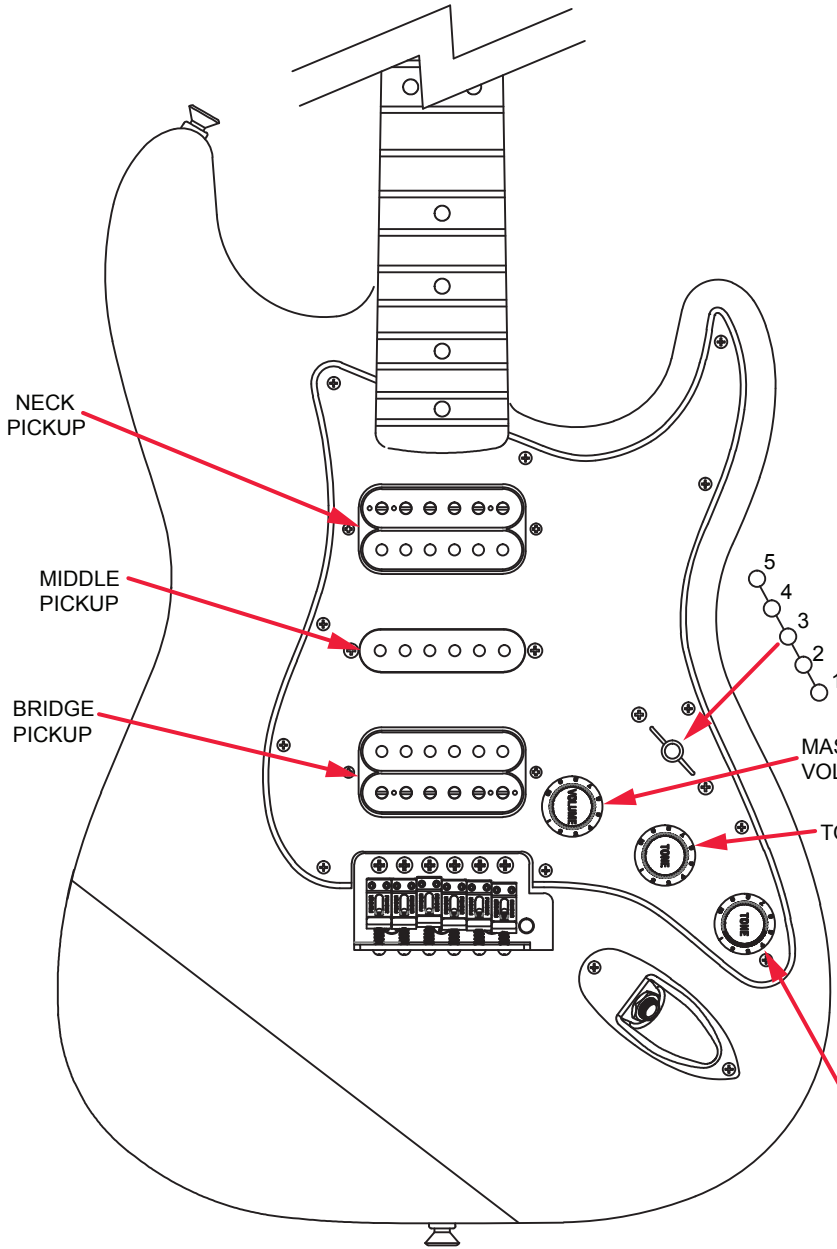

STANDARD STRATOCASTER HSH[®] (014-9200-XXX)

PARTS LAYOUT

STANDARD STRATOCASTER HSH® (014-9200-XXX)

PARTS LIST

REF #	DESCRIPTION	PART NUMBER
1	BODY STD STRAT HH FR SOLID OWT B&P	0091712505
	BODY STD STRAT HH FR SOLID BLK B&P	0091712506
	BODY STD STRAT HH FR SOLID GST SLVR B&P	0091712581
2	NECK STD STRAT FR RW 2CT B&P	7707441000
3	KEY GTR DUAL PIN MNT	0037429049
4	BUSHING KEYS	0058820049
5	WASHER KEY	0053106049
6	FLOYD ROSE SPECIAL w/37 mm R3 Nut	0090788000
7	PICKGUARD STD STRAT HSS	7706881000
8	SCRW SMAB 4x1/2 OHP NI	0015578049
9	PICKUP ASSY STR MEX NECK BLK	0080712000
10	COVER PICKUP BLACK STRAT	0991364000
11	PICKUP ASSY STR MEX MID SOUTH BLK	0080713000
12	PICKUP BOOHEUNG ZEBRA BLK/CHR BRG	7706969000
13	SWITCH 5 WAY LEVER W/METAL	0991367000
14	KNOB PICKUP SWCH BLK	0994939000
15	SCREW-MA 6-32X5/8 RH ZARTAN	0994925000
16	KNOB STRAT VOLUME BLACK	0991365000
17	NUT HEX 3/8-32x3/32 TK NI	0016352049
18	CONTROL 500K VOL. 3/8 SPLIT	0990834000
19	WASHER LOCK INTL 3/8 X .687	0016436049
20	KNOB STRAT TONE BLACK	0991365000
21	SWITCH POT, SPLIT SHAFT PUSH PULL 250KA	0992257000
22	JACK PHONE 1/4 - OUTPUT	0047329049
23	FERRULE JACK CHR STD STR	0033023000
24	WASHER LOCK INTL 3/8 X .687	0016436049
25	NUT HEX 3/8-32x3/32 TK NI	0016352049
26	NECKPLATE FENDER SPAGHETTI STRAT HSS FR	7707072000
27	SCRW SMA 8x1-3/4 OHP NI	0015636049
28	COVER BACK PLATE FROSE STRAT BWB	0054115000
29	BUTTON STRAP NI 0.156	0994915000
30	SCRW SMAB 5x1 OHP NI	0015610000

STANDARD STRATOCASTER HSH® (014-9200-XXX)

WIRING DIAGRAM

STANDARD STRATOCASTER HSH® (014-9200-XXX)

SWITCH AND CONTROL FUNCTION

KNOB PUSH POSITION					
T1	T1	T1	T1 & T2	T2	TONE CONTROL
					5 WAY SELECTOR POSITION
					NECK PICKUP
					MIDDLE PICKUP
					BRIDGE PICKUP

KNOB PULL POSITION					
T1	T1	T1	T1 & T2	T2	TONE CONTROL
					5 WAY SELECTOR POSITION
					NECK PICKUP
					MIDDLE PICKUP
					BRIDGE PICKUP

	PICKUP IS ON
	PICKUP IS OFF