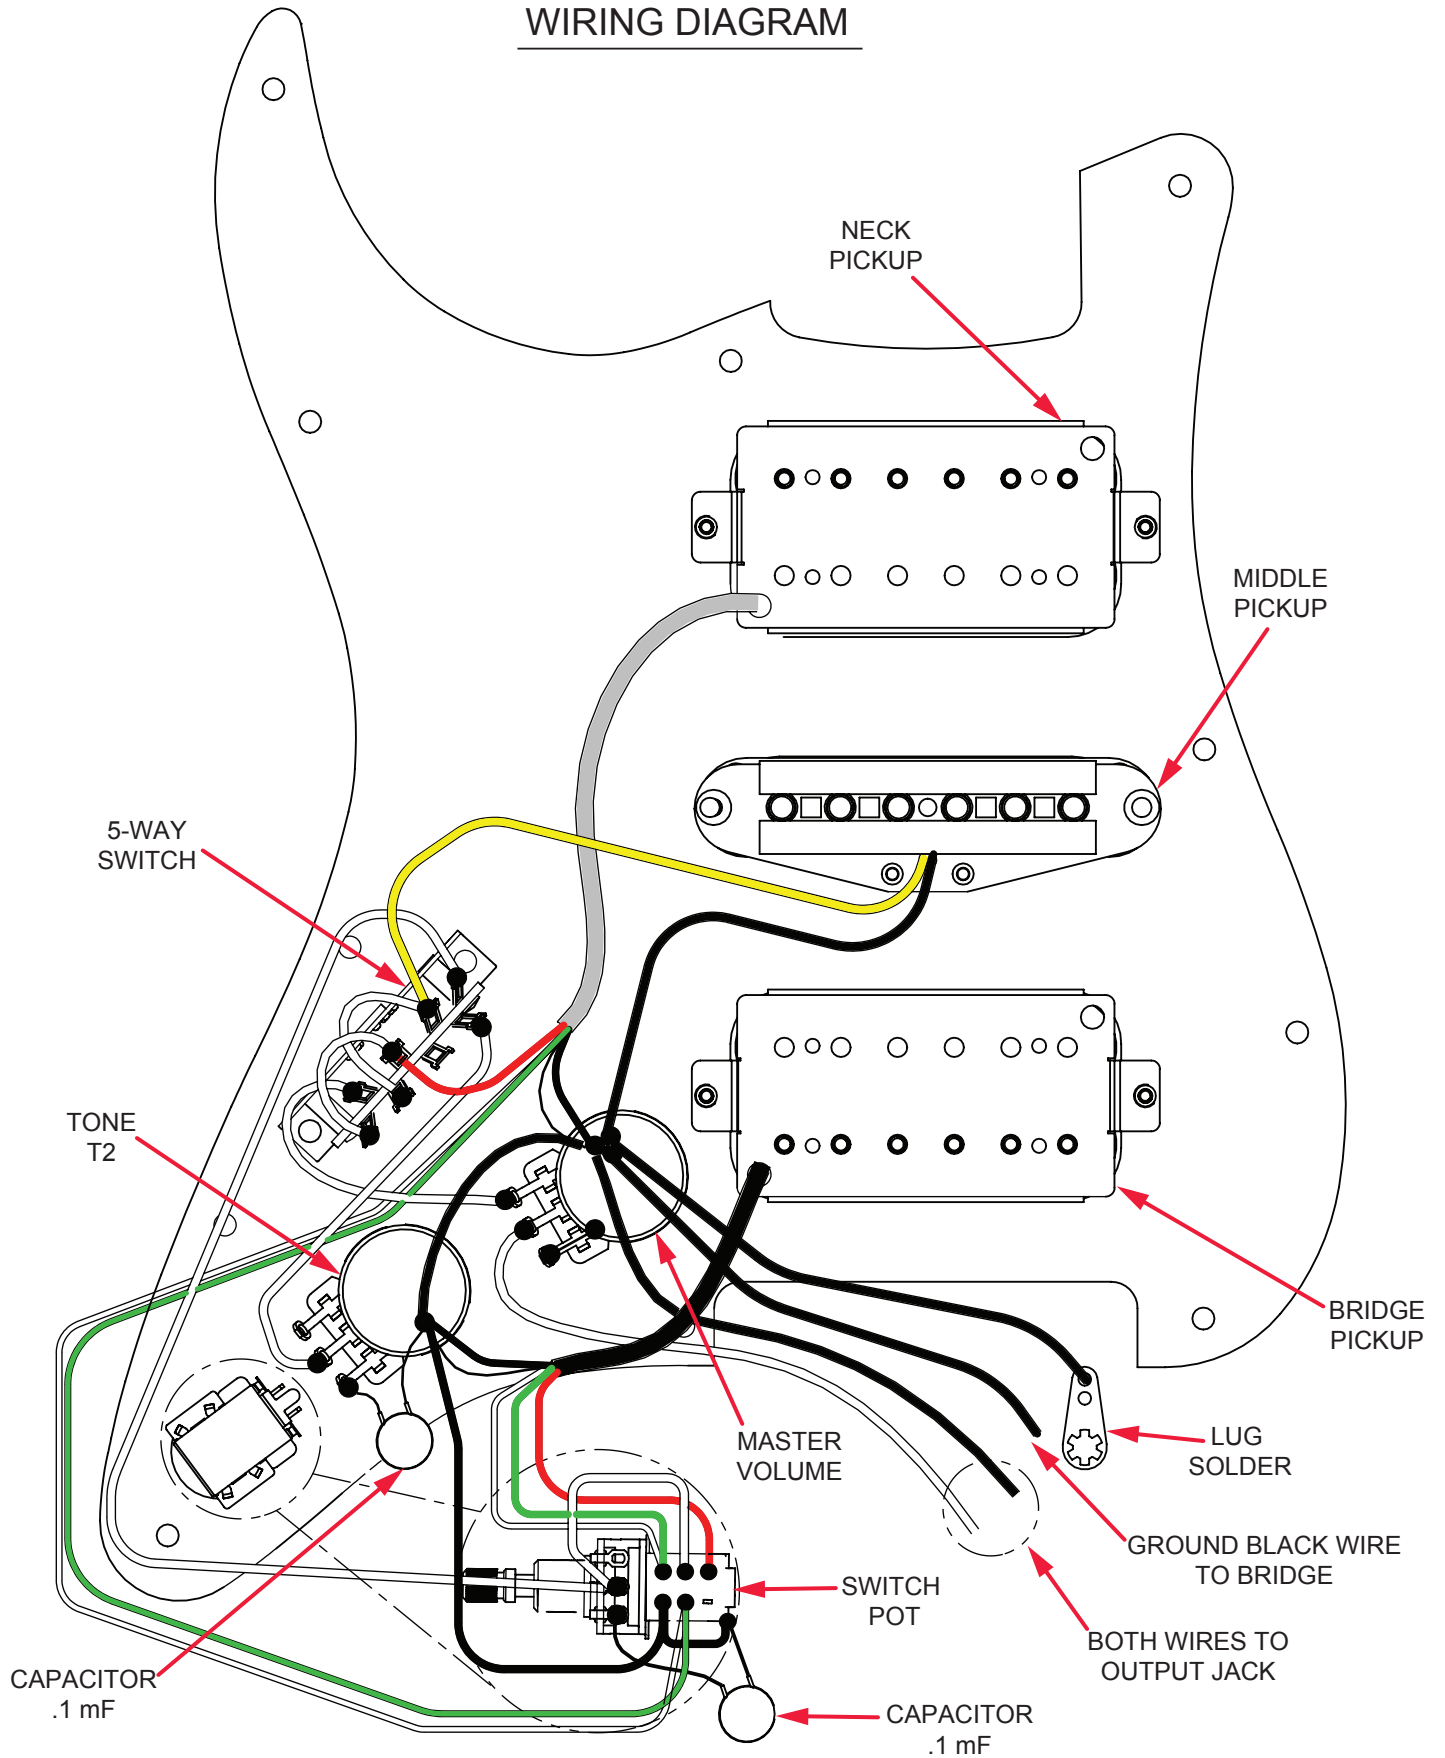

STANDARD STRATOCASTER HSH[®] (014-9200-XXX)

PARTS LAYOUT

STANDARD STRATOCASTER HSH® (014-9200-XXX)

PARTS LIST

REF #	DESCRIPTION	PART NUMBER
1	BODY STD STRAT HH FR SOLID OWT B&P	0091712505
	BODY STD STRAT HH FR SOLID BLK B&P	0091712506
	BODY STD STRAT HH FR SOLID GST SLVR B&P	0091712581
2	NECK STD STRAT FR RW 2CT B&P	7707441000
3	KEY GTR DUAL PIN MNT	0037429049
4	BUSHING KEYS	0058820049
5	WASHER KEY	0053106049
6	FLOYD ROSE SPECIAL w/37 mm R3 Nut	0090788000
7	PICKGUARD STD STRAT HSS	7706881000
8	SCRW SMAB 4x1/2 OHP NI	0015578049
9	PICKUP ASSY STR MEX NECK BLK	0080712000
10	COVER PICKUP BLACK STRAT	0991364000
11	PICKUP ASSY STR MEX MID SOUTH BLK	0080713000
12	PICKUP BOOHEUNG ZEBRA BLK/CHR BRG	7706969000
13	SWITCH 5 WAY LEVER W/METAL	0991367000
14	KNOB PICKUP SWCH BLK	0994939000
15	SCREW-MA 6-32X5/8 RH ZARTAN	0994925000
16	KNOB STRAT VOLUME BLACK	0991365000
17	NUT HEX 3/8-32x3/32 TK NI	0016352049
18	CONTROL 500K VOL. 3/8 SPLIT	0990834000
19	WASHER LOCK INTL 3/8 X .687	0016436049
20	KNOB STRAT TONE BLACK	0991365000
21	SWITCH POT, SPLIT SHAFT PUSH PULL 250KA	0992257000
22	JACK PHONE 1/4 - OUTPUT	0047329049
23	FERRULE JACK CHR STD STR	0033023000
24	WASHER LOCK INTL 3/8 X .687	0016436049
25	NUT HEX 3/8-32x3/32 TK NI	0016352049
26	NECKPLATE FENDER SPAGHETTI STRAT HSS FR	7707072000
27	SCRW SMA 8x1-3/4 OHP NI	0015636049
28	COVER BACK PLATE FROSE STRAT BWB	0054115000
29	BUTTON STRAP NI 0.156	0994915000
30	SCRW SMAB 5x1 OHP NI	0015610000

STANDARD STRATOCASTER HSH® (014-9200-XXX)

WIRING DIAGRAM

STANDARD STRATOCASTER HSH® (014-9200-XXX)

SWITCH AND CONTROL FUNCTION

KNOB PUSH POSITION					
T1	T1	T1	T1 & T2	T2	TONE CONTROL
					5 WAY SELECTOR POSITION
					NECK PICKUP
					MIDDLE PICKUP
					BRIDGE PICKUP

KNOB PULL POSITION					
T1	T1	T1	T1 & T2	T2	TONE CONTROL
					5 WAY SELECTOR POSITION
					NECK PICKUP
					MIDDLE PICKUP
					BRIDGE PICKUP

	PICKUP IS ON
	PICKUP IS OFF