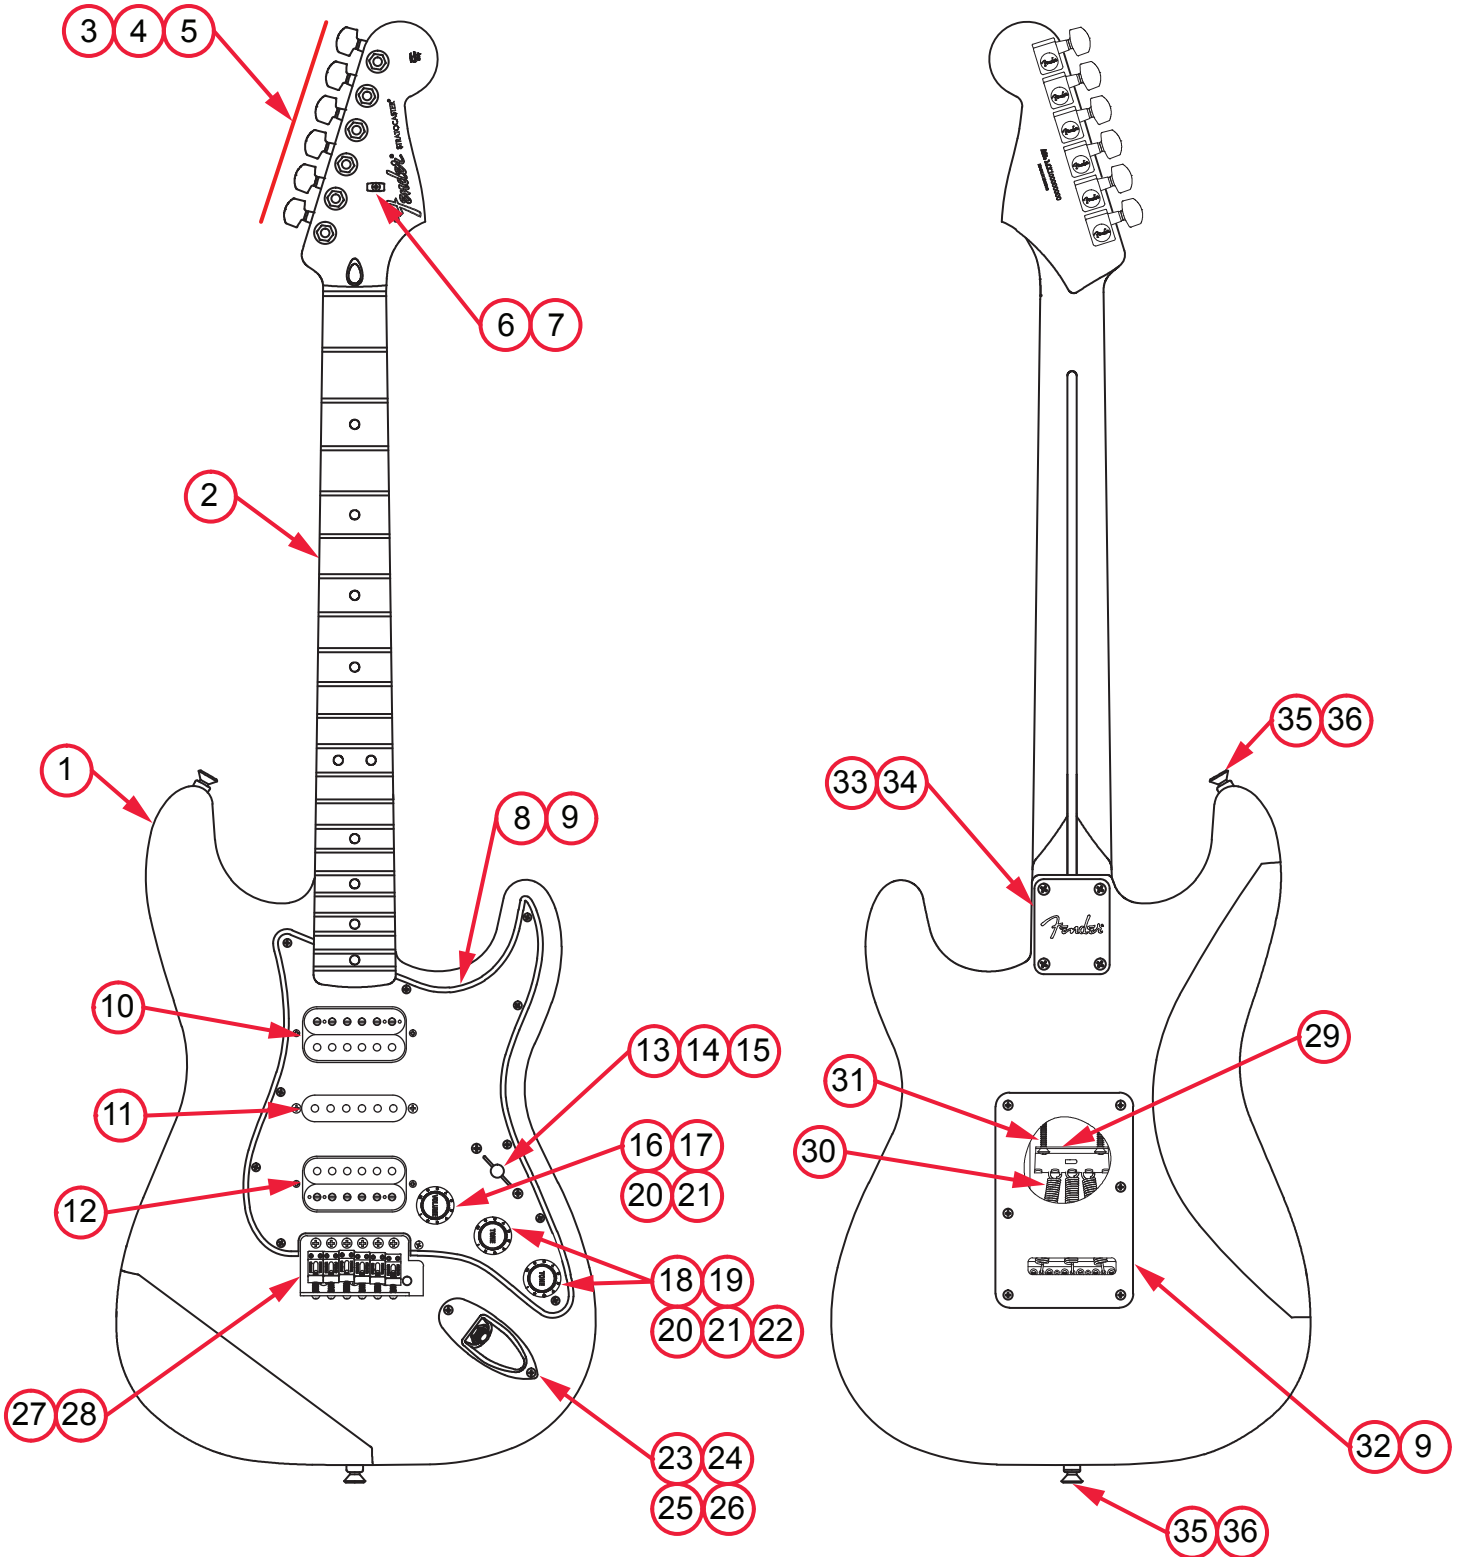

STANDARD STRATOCASTER HSH[®] (014-9200-XXX)

PARTS LAYOUT

STANDARD STRATOCASTER HSH® (014-9200-XXX)

PARTS LIST

REF #	DESCRIPTION	PART NUMBER
1	BODY STD STRAT HH FR SOLID OWT B&P	0091712505
	BODY STD STRAT HH FR SOLID BLK B&P	0091712506
	BODY STD STRAT HH FR SOLID GST SLVR B&P	0091712581
2	NECK STD STRAT FR RW 2CT B&P	7707441000
3	KEY GTR DUAL PIN MNT	0037429049
4	BUSHING KEYS	0058820049
5	WASHER KEY	0053106049
6	FLOYD ROSE SPECIAL w/37 mm R3 Nut	0090788000
7	PICKGUARD STD STRAT HSS	7706881000
8	SCRW SMAB 4x1/2 OHP NI	0015578049
9	PICKUP ASSY STR MEX NECK BLK	0080712000
10	COVER PICKUP BLACK STRAT	0991364000
11	PICKUP ASSY STR MEX MID SOUTH BLK	0080713000
12	PICKUP BOOHEUNG ZEBRA BLK/CHR BRG	7706969000
13	SWITCH 5 WAY LEVER W/METAL	0991367000
14	KNOB PICKUP SWCH BLK	0994939000
15	SCREW-MA 6-32X5/8 RH ZARTAN	0994925000
16	KNOB STRAT VOLUME BLACK	0991365000
17	NUT HEX 3/8-32x3/32 TK NI	0016352049
18	CONTROL 500K VOL. 3/8 SPLIT	0990834000
19	WASHER LOCK INTL 3/8 X .687	0016436049
20	KNOB STRAT TONE BLACK	0991365000
21	SWITCH POT, SPLIT SHAFT PUSH PULL 250KA	0992257000
22	JACK PHONE 1/4 - OUTPUT	0047329049
23	FERRULE JACK CHR STD STR	0033023000
24	WASHER LOCK INTL 3/8 X .687	0016436049
25	NUT HEX 3/8-32x3/32 TK NI	0016352049
26	NECKPLATE FENDER SPAGHETTI STRAT HSS FR	7707072000
27	SCRW SMA 8x1-3/4 OHP NI	0015636049
28	COVER BACK PLATE FROSE STRAT BWB	0054115000
29	BUTTON STRAP NI 0.156	0994915000
30	SCRW SMAB 5x1 OHP NI	0015610000

STANDARD STRATOCASTER HSH® (014-9200-XXX)

WIRING DIAGRAM

STANDARD STRATOCASTER HSH® (014-9200-XXX)

SWITCH AND CONTROL FUNCTION

KNOB PUSH POSITION					
T1	T1	T1	T1 & T2	T2	TONE CONTROL
					5 WAY SELECTOR POSITION
					NECK PICKUP
					MIDDLE PICKUP
					BRIDGE PICKUP

KNOB PULL POSITION					
T1	T1	T1	T1 & T2	T2	TONE CONTROL
					5 WAY SELECTOR POSITION
					NECK PICKUP
					MIDDLE PICKUP
					BRIDGE PICKUP

	PICKUP IS ON
	PICKUP IS OFF